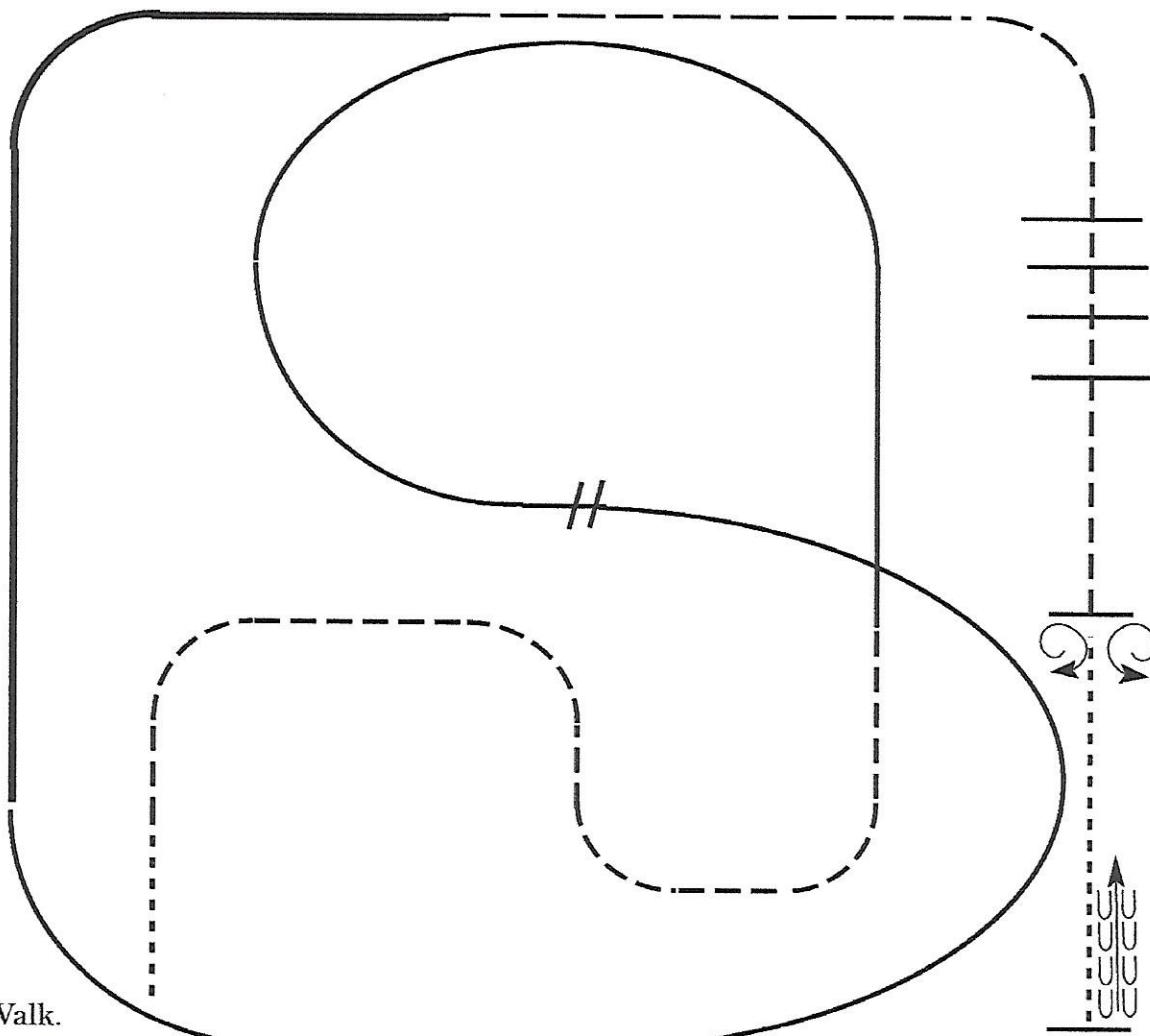

MARSHALL FARM HORSE CLUB

Ranch Riding/Ranch Pleasure ALL (ALL)

Show Date: 09-05-2015

Class #1s

119,120 +
121

W W W . H O R S E S H O W P A T T E R N S . C O M

W W W . H O R S E S H O W P A T T E R N S . C O M

1. Walk.
2. Trot serpentine
3. Lope left lead around end of arena and then diagonally across arena.
4. Change leads (simple or flying) and
5. Lope on the right lead around end of the arena.
6. Extend lope on the straight away around corner to center of arena.
7. Extend trot around corner of arena
8. Collect to a trot
9. Trot over poles
10. Stop do a 360 turn each direction (either direction 1st)
11. Walk, stop and back.